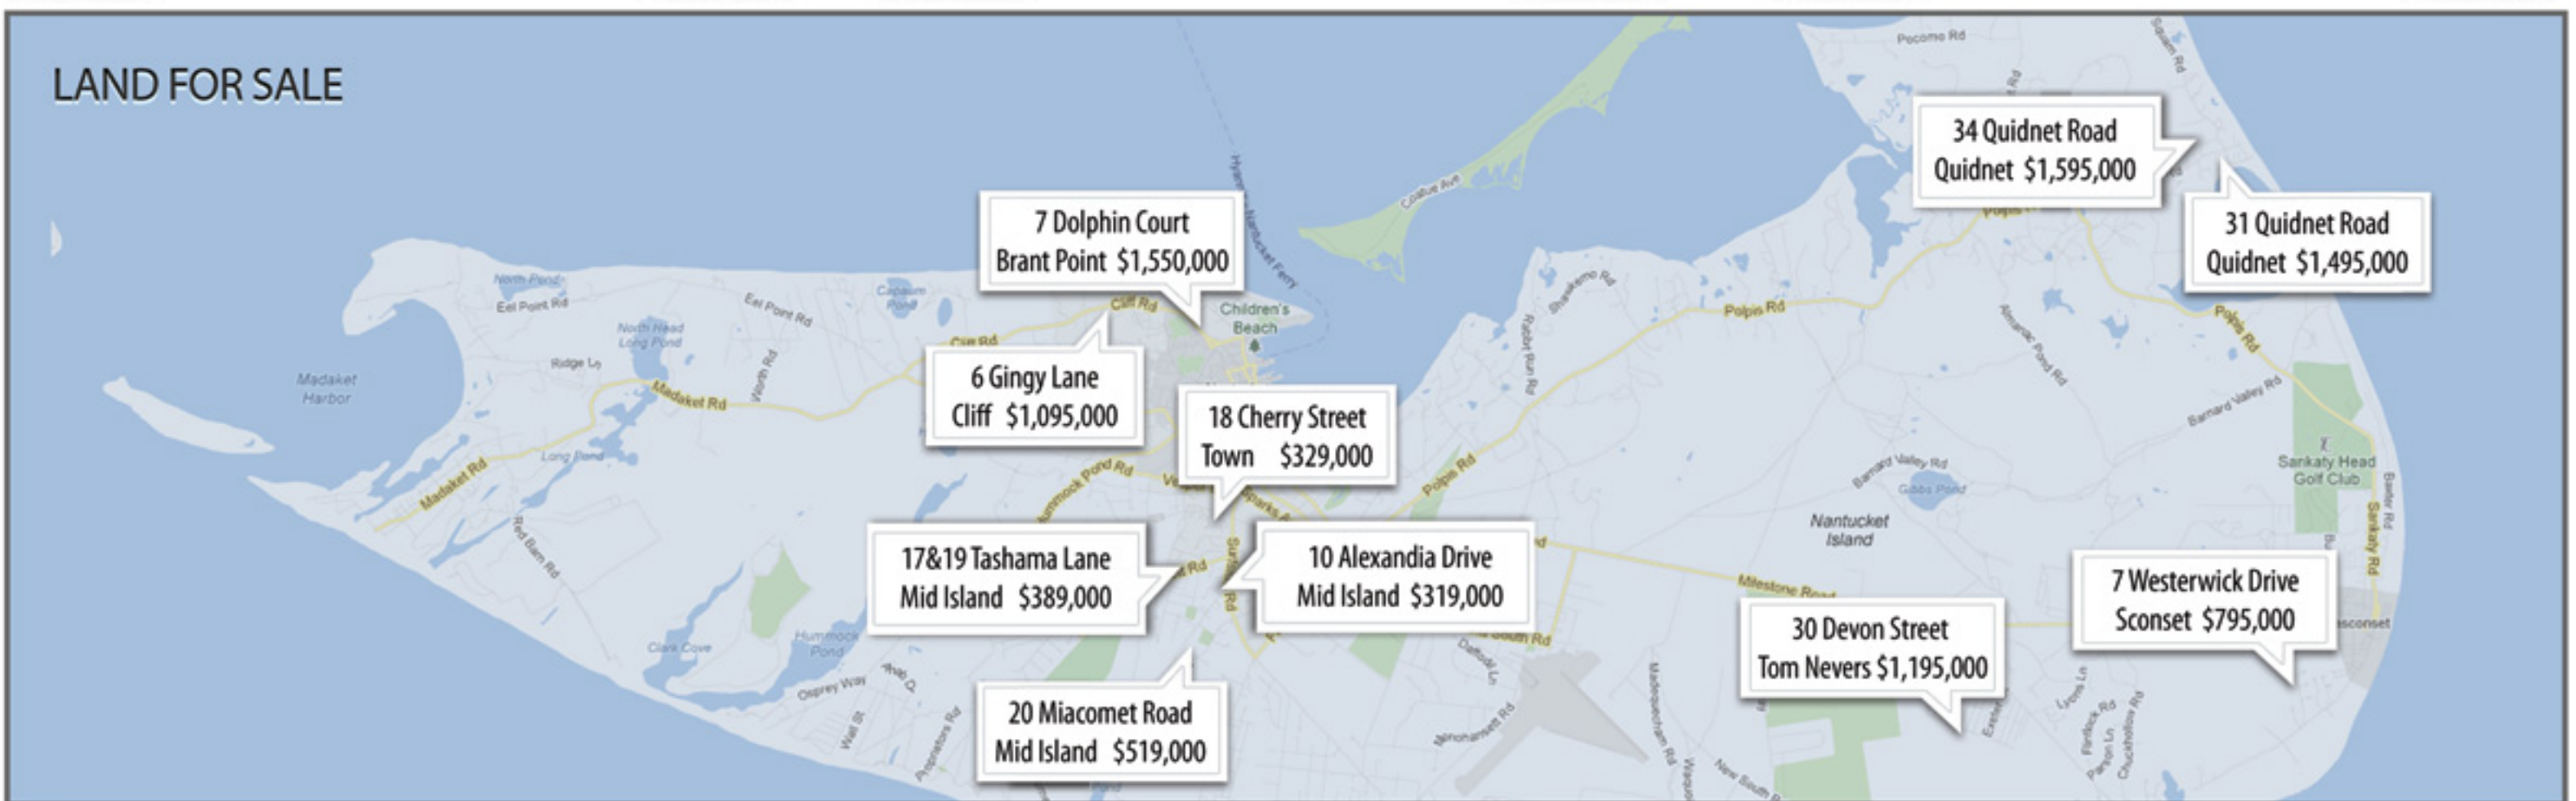

TOWN
1 Meader Street \$699,000

TOWN
10.5 Cherry Street \$695,000

TOM NEVERS
20 Arlington Street \$675,000

MID ISLAND
20a Park Circle \$499,900

Dalton T. Frazier J Pepper Frazier II Libby Frazier J Pepper Frazier Chris Kling