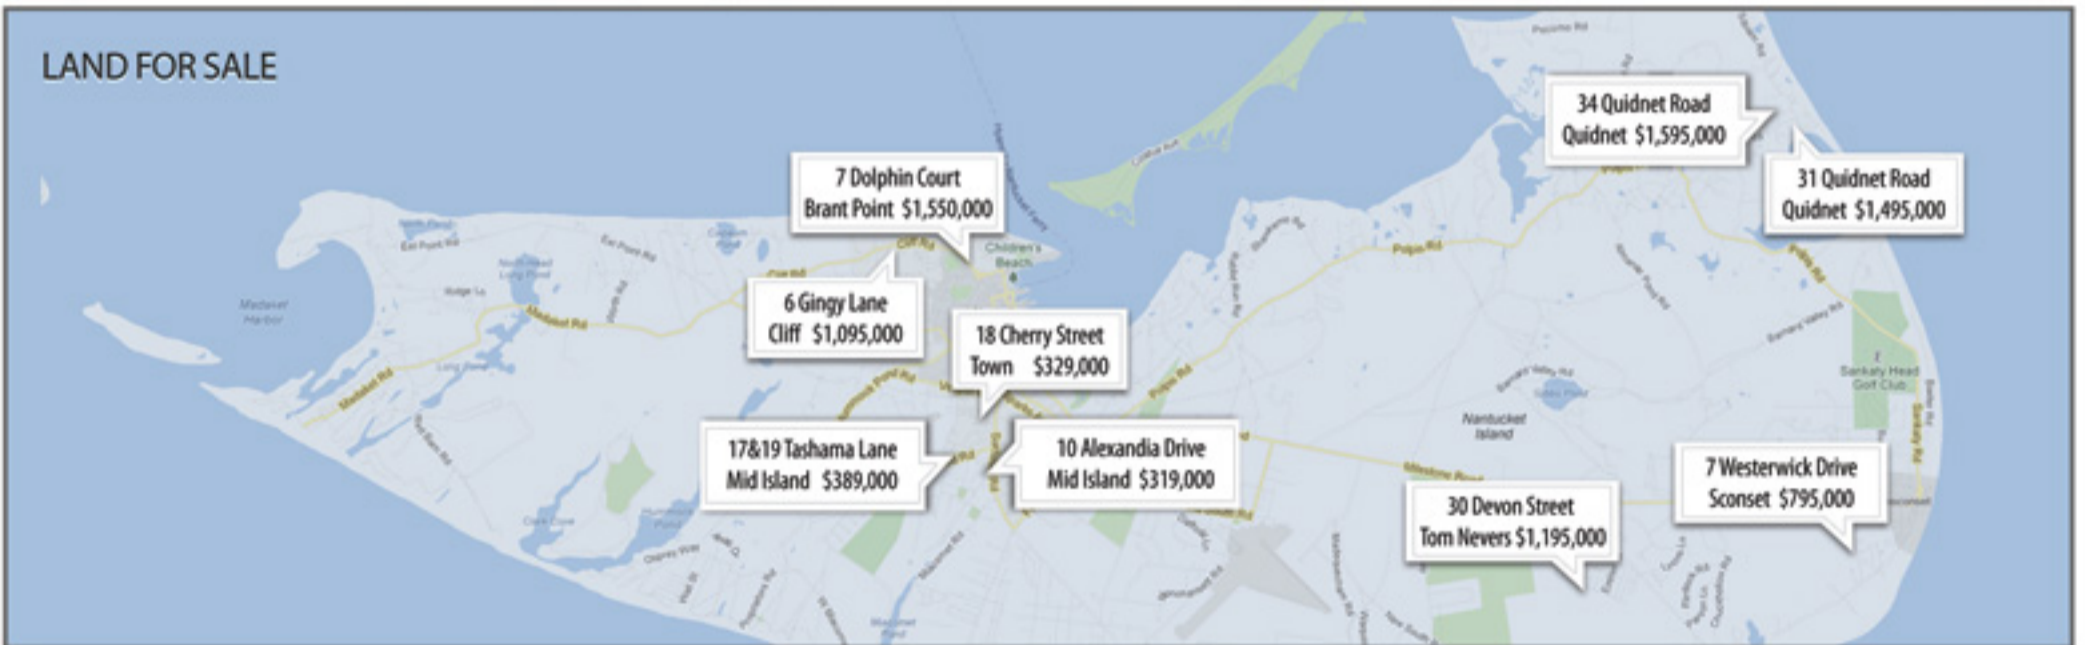

44 Sankaty Road

\$1,550,000

TOWN
1 Joy Street \$850,000

MID ISLAND
2 Cynthia Lane \$759,000

TOWN
10.5 Cherry Street \$695,000

TOM NEVERS
20 Arlington Street \$675,000

MID ISLAND
20a Park Circle \$499,900

SURFSIDE
61 Surfside Road \$499,000