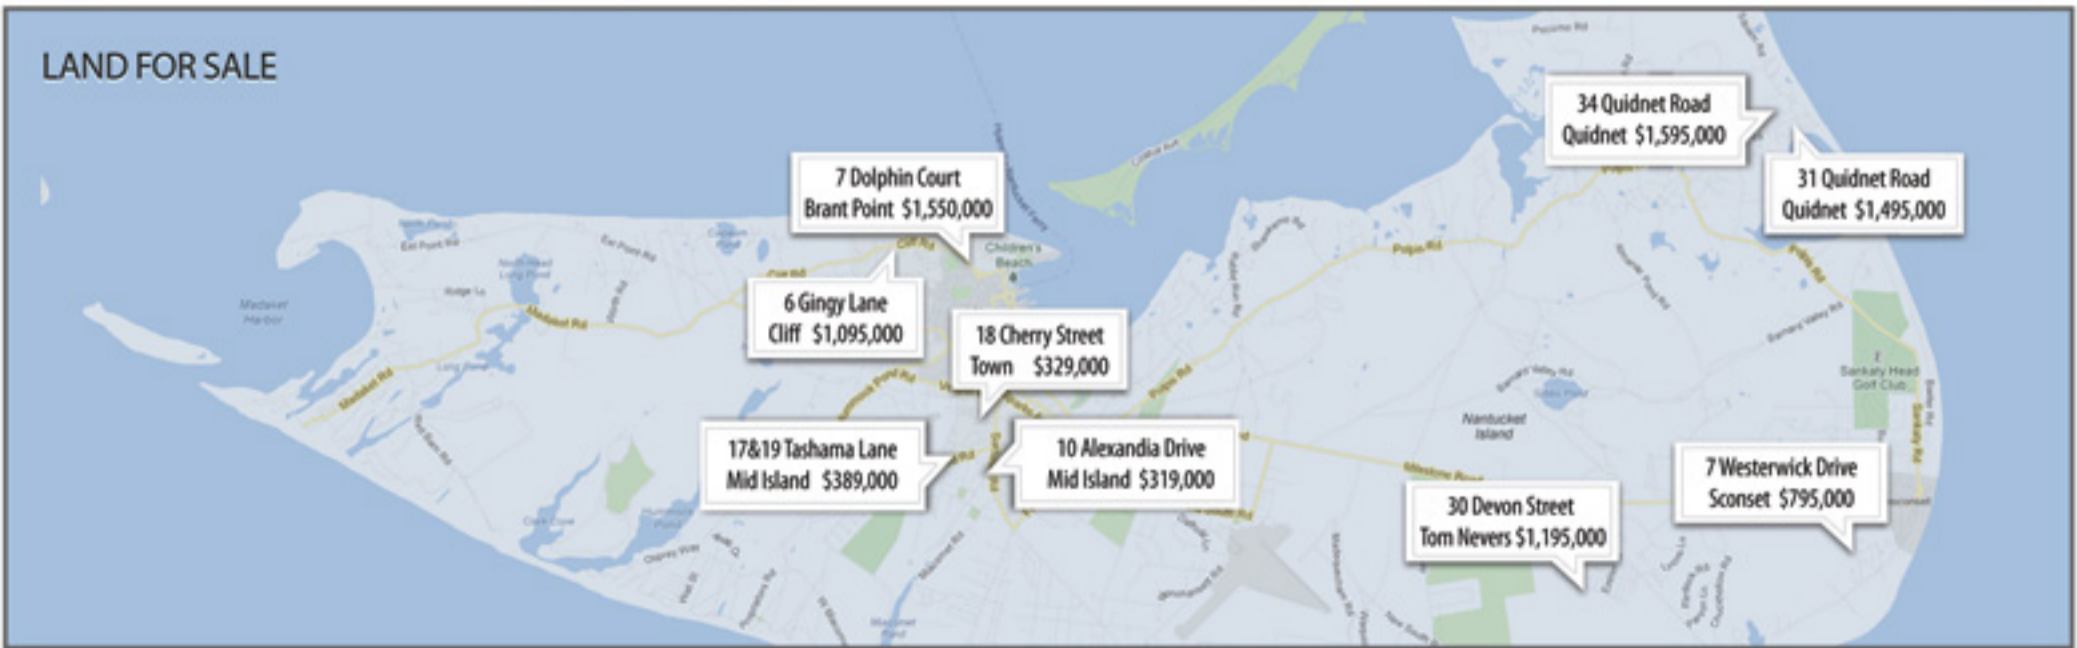

$850,000

$759,000

$695,000

$675,000

$499,000

$499,900

Dalton T. Frazier J Pepper Frazier II Libby Frazier J Pepper Frazier Chris Kling

Doug Foregger Jennifer M Frazier Kathy Sullivan Roy Weedon John Arena Angel C. Frazier Ashelee Keating

Carol Miller Debby Christian Suzi Spring Jenny Whitlock Scott Whelden Nash Strudwick Rebecca Mailloux

Paula Maloney Jenny Gifford Tamara B. Greenman Chris Gatto Scott Corry Ken Lopian Mai Norton