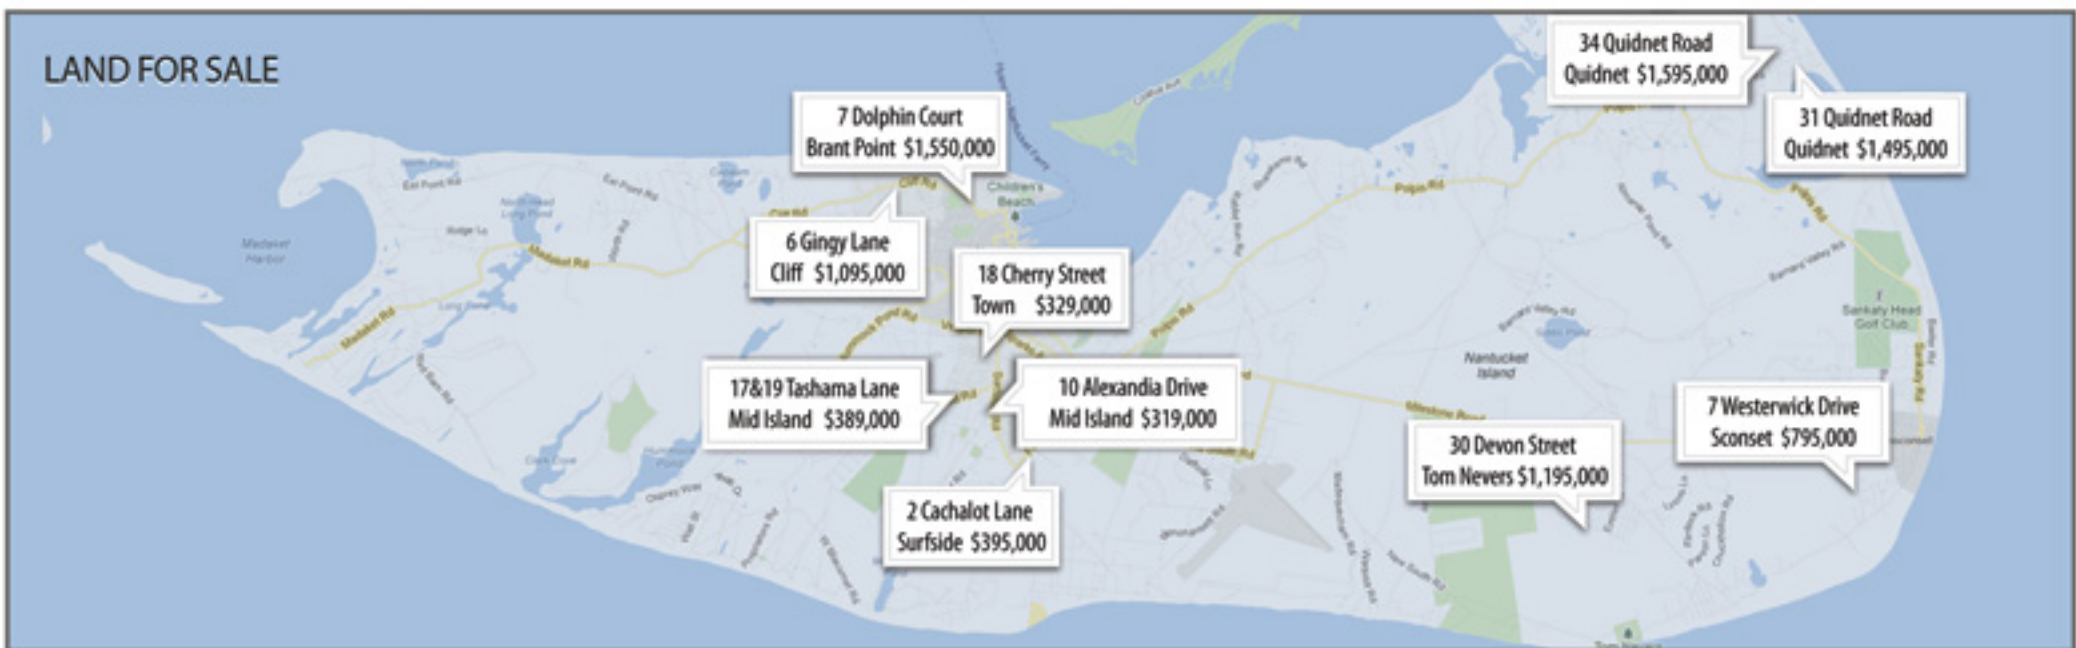

508.228.3202
www.jpfc.com

SURFSIDE
154 Surfside Road \$980,000

TOWN
1 Joy Street \$850,000

MID ISLAND
2 Cynthia Lane \$759,000

TOWN
10.5 Cherry Street \$695,000

TOM NEVERS
20 Arlington Street \$675,000

MID ISLAND
20a Park Circle \$499,900