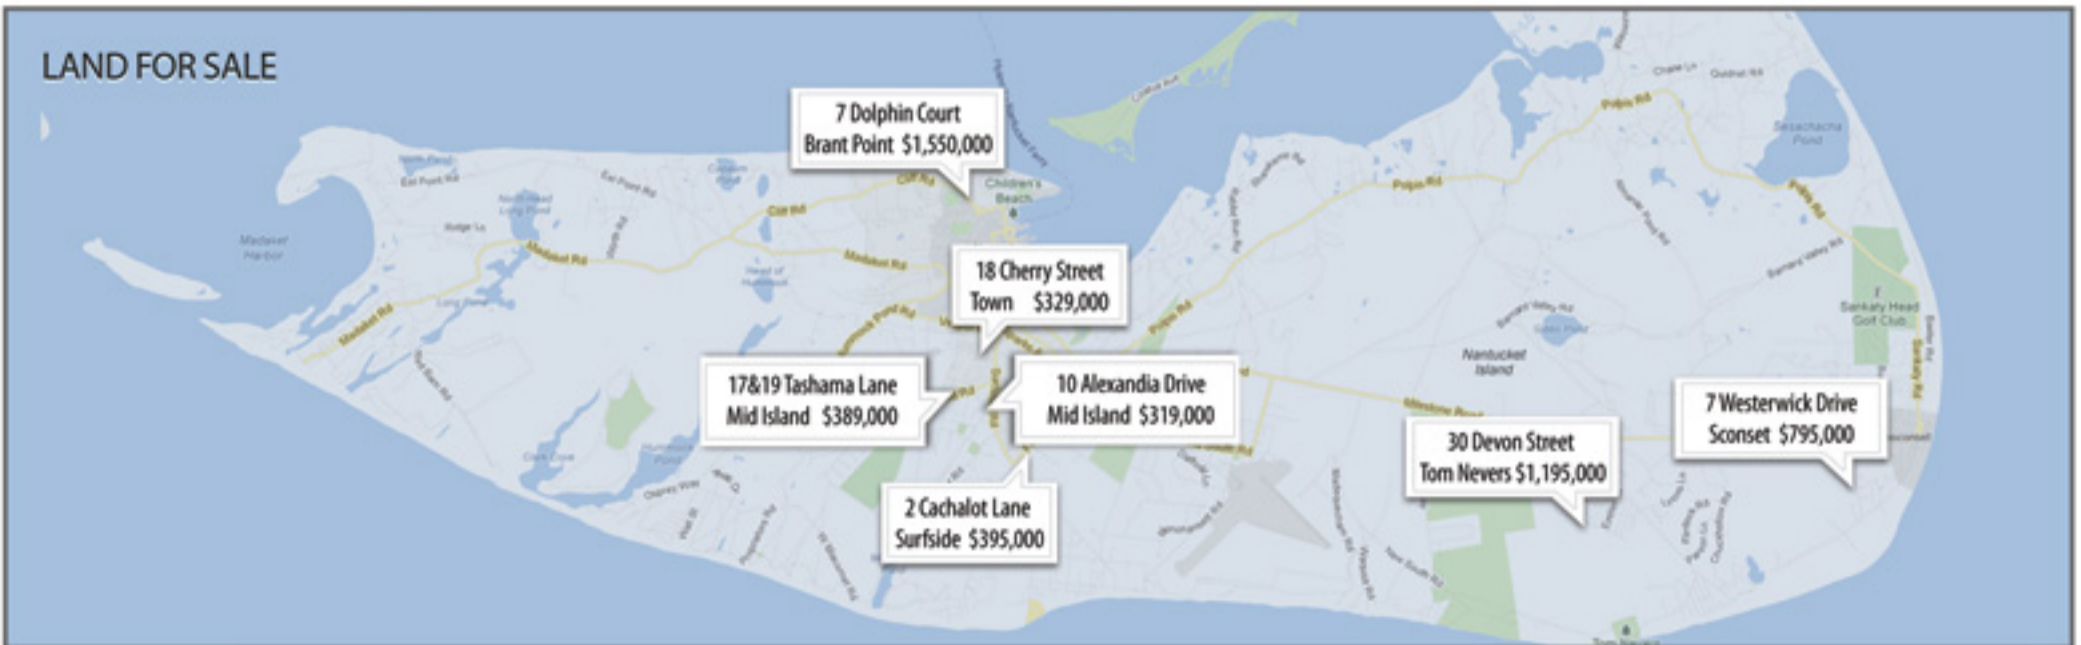

Dalton T. Frazier J Pepper Frazier II Libby Frazier J Pepper Frazier Chris Kling

Doug Foregger Jennifer M Frazier Kathy Sullivan Roy Weedon John Arena Angel C. Frazier Ashelee Keating

Carol Miller Debby Christian Suzi Spring Jenny Whitlock Scott Whelden Nash Strudwick Rebecca Mailloux

Paula Maloney Jenny Gifford Tamara B. Greenman Chris Gatto Scott Corry Ken Lopian Mai Norton