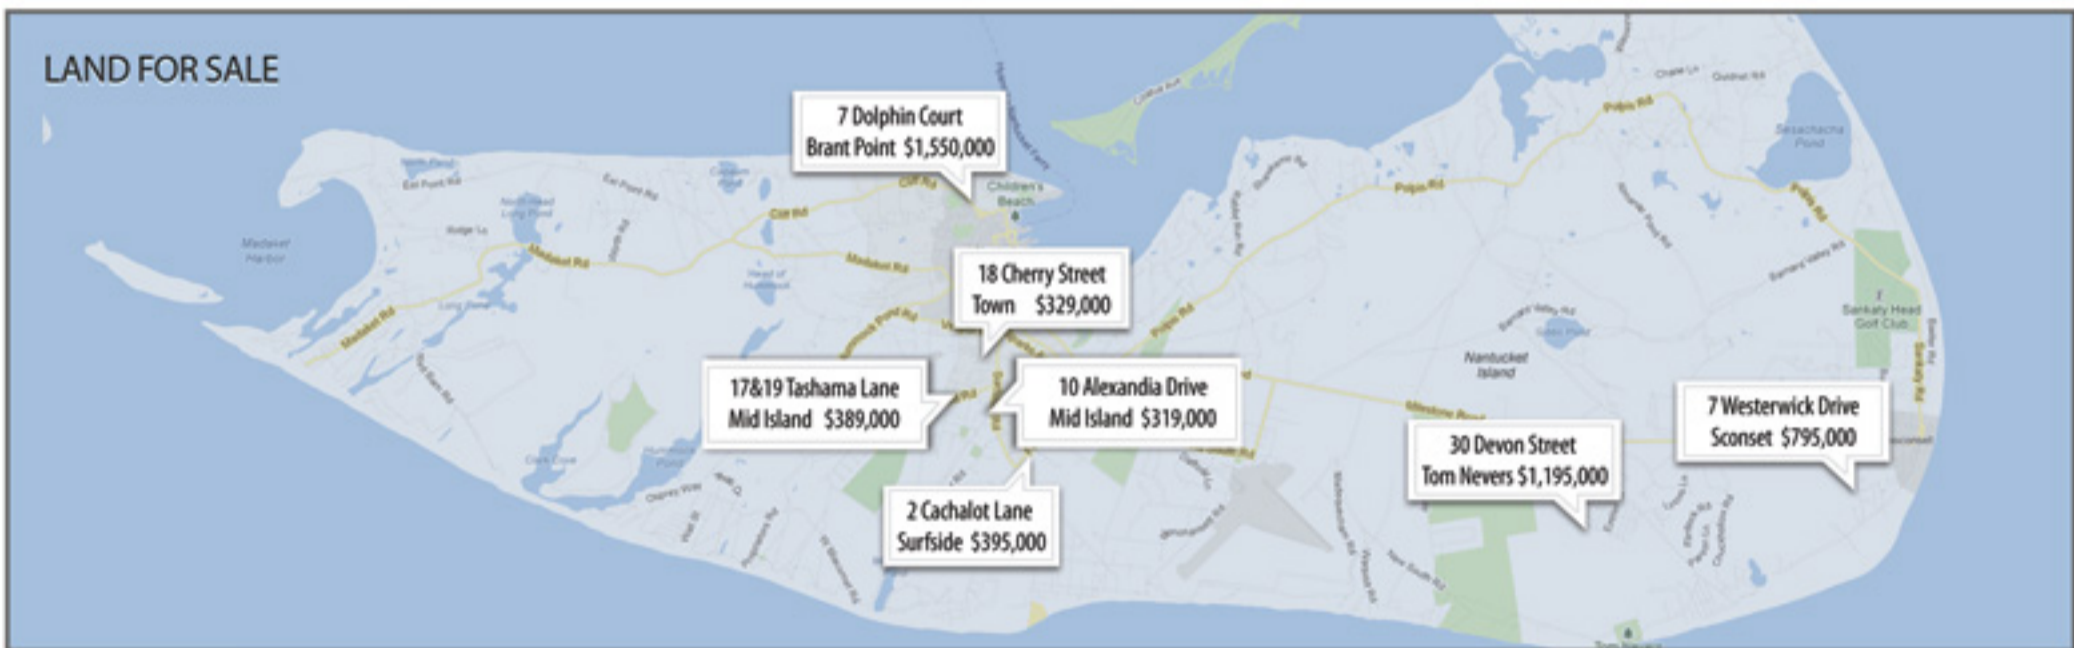

Dalton T. Frazier J Pepper Frazier II Libby Frazier J Pepper Frazier Chris Kling
Doug Foregger Jennifer M Frazier Kathy Sullivan Roy Weedon John Arena Angel C. Frazier Ashelee Keating
Carol Miller Debby Christian Suzi Spring Jenny Whitlock Scott Whelden Nash Strudwick Rebecca Mailloux
Paula Maloney Jenny Gifford Tamara B. Greenman Chris Gatto Scott Corry Ken Lopian Mai Norton

19 Centre Street 508.228.3202
Nantucket, MA 02554 www.jpfc.com