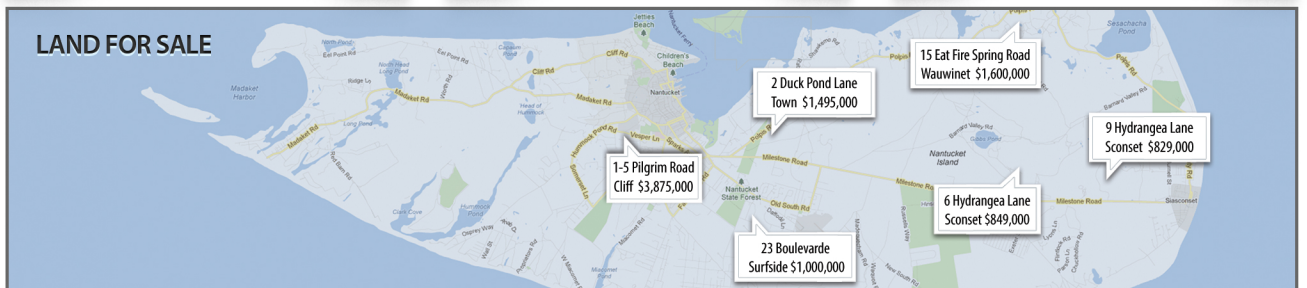

MADEQUECHAM

31 Wigwam Road \$2,795,000

MADEQUECHAM

31 Wigwam Road \$2,795,000

MADEQUECHAM

31 Wigwam Road \$2,795,000

MADEQUECHAM

31 Wigwam Road \$2,795,000